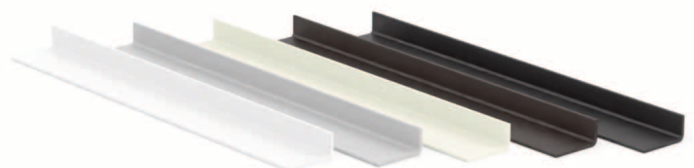

PRIVACY LIGHT BLOCK

Side & Sill Privacy Light Block

- Available in 5 colors: white, gray, vanilla, bronze or black
- High Quality PVC Light block installs in minutes
- Affordable option offers additional privacy and room darkening
- Inside Mount Only

Surcharge applies; refer to price grids section.